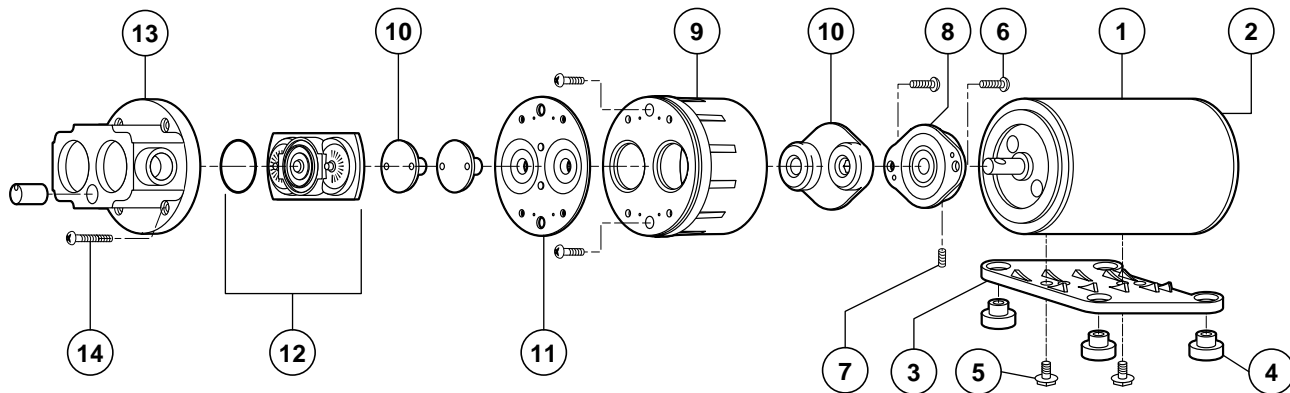

## PARTS LIST MODEL 2130 SERIES -542, -558

KEY	PART NO.	DESCRIPTION	MODEL
1	02029-048	MOTOR KIT	2130-542
1	02029-056	MOTOR KIT	2130-558
2	20115-226	ENDBELL BRUSH ASSY KIT	2130-542
2	20115-232	ENDBELL BRUSH ASSY KIT	2130-558
14	20131-001	P/H & BEARING CVR. KIT	ALL 2130's
5	20131-002	BASEPLATE SCREW KIT	ALL 2130's
9	20428-101	BEARING COVER KIT	ALL 2130's
8	21033-000	CAM ASSY KIT	ALL 2130's
10	21041-000	INNER/OUTER PISTON KIT	ALL 2130's
6	21131-000	CAM/BEARING SCREW KIT	ALL 2130's
11	21195-008	DIA./PIST. KIT	ALL 2130's
12	20028-084	VALVE CHAMBER KIT	2130-542, -558